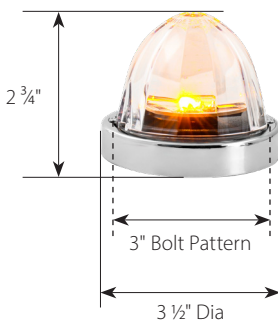

- LED 1 High power SMD LED - 12V
- Size 3-1/2" Dia x 2-3/4" H
- Material 100% Pure glass sealed lens and aluminum base
Polished 430 grade stainless steel bezel helps prevent corrosion
- Features Water resistant seal to help keep moisture out
Gasket is required for optimal impact protection
- Installation 3" Hole to hole bolt pattern, 2 mounting holes
Hardwired with three 0.180 bullet plugs
Hardware included
- Unit & Package Sold by each, carded for display
- Patent Pending

- LED 1 High power SMD LED - 12V
- Size..... 3-1/2" Dia x 2-3/4" H
- Material Sealed polycarbonate lens and aluminum base
Polished 430 grade stainless steel bezel helps prevent corrosion
- Features Water resistant seal to help keep moisture out
No gasket or O-ring required
- Installation..... 3" Hole to hole bolt pattern, 2 mounting holes
Hardwired with three 0.180 bullet plugs
Hardware included
- Unit & Package Sold by each, carded for display
- Patent Pending

**SEALED
POLYCARBONATE
LENS**

NEW

81608

**SUPER
STAR**

81611

YouTube

**PATENT
PENDING**

S.S. Bezel 92505	Light Only	LED/Lens Color	LED Power
81610	81600	Amber/Amber	5W
81611	81601	Amber/Clear	5W
81612	81602	Red/Red	3W
81613	81603	Red/Clear	3W
81614	81604	White/Clear	5W
81615	81605	Blue/Blue	5W
81616	81606	Blue/Clear	5W
81617	81607	Green/Green	3W
81618	81608	Green/Clear	3W