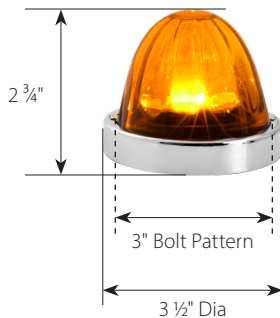

- LED 1 High power SMD LED - 12V
- Size 3-1/2" Dia x 2-3/4" H
- Material 100% Pure glass sealed lens and aluminum base
Polished 430 grade stainless steel bezel helps prevent corrosion
- Features Water resistant seal to help keep moisture out
Gasket is required for optimal impact protection
- Installation 3" Hole to hole bolt pattern, 2 mounting holes
Hardwired with three 0.180 bullet plugs
Hardware included
- Unit & Package Sold by each, carded for display
- Patent Pending

81642

SUPER STAR

81651

YouTube

PATENT PENDING

S.S. Bezel 92505	Light Only	LED/Lens Color	LED Power	
	81650	81640	Amber/Dark Amber	5W
	81651	81641	Amber/Light Amber	5W
	81652	81642	Red/Red	3W
	81653	81643	Amber/Clear	5W
	81654	81644	Red/Clear	3W
	81655	81645	White/Clear	5W
	81656	81646	Blue/Clear	5W
	81657	81647	Green/Clear	3W

EXTENDED & DETAILED LINES

Variations and Related Products

Super Star Watermelon Surface Mount LED Sealed Light

Turn Signal/Marker & Clearance

Introducing the Super Star watermelon light. A high powered, fully sealed LED light with a radiant lighting pattern that is sure to turn heads.

- LED 1 High power SMD LED - 12V
- Size..... 3-1/2" Dia x 2-3/4" H
- Material Sealed polycarbonate lens and aluminum base
Polished 430 grade stainless steel bezel helps prevent corrosion
- Features Water resistant seal to help keep moisture out
No gasket or O-ring required
- Installation..... 3" Hole to hole bolt pattern, 2 mounting holes
Hardwired with three 0.180 bullet plugs
Hardware included
- Unit & Package Sold by each, carded for display
- Patent Pending