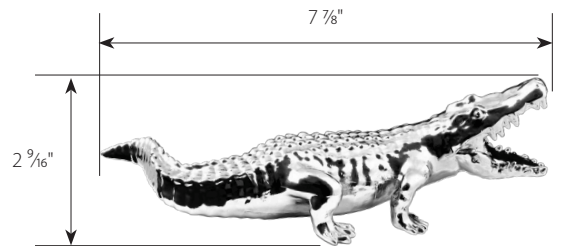

NEW PRODUCTS

MARCH 2025

Wild Alligator Hood Ornament

NEW

QUALITY WORKMANSHIP

Size..... 7-7/8" L x 4" W x 2-9/16" H
Material ..... Chrome plated or matte black powder coated finishes
Installation..... 1-9/16" bolt pattern, 2 mounting holes
Mounting gasket & hardware included
Unit & Package..... Sold by each, color display box
Patent..... Pending

48197

HEAVY DUTY
COMMERCIAL GRADE

PATENT PENDING

Part No.	Description
48196	Chrome
48197	Matte Black

48196

MADE TO BE FIERCE

1 9/16" Bolt Pattern

Side View

Variations and Related Products