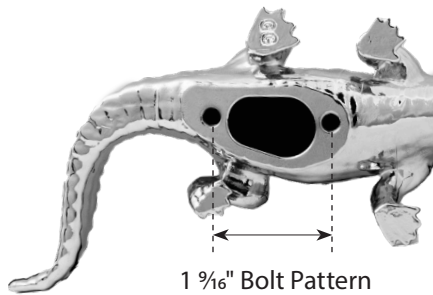

- LED 1 High power SMD LED - 12V
- Size 3-1/2" Dia x 2-3/4" H
- Material 100% Pure glass sealed lens and aluminum base
Polished 430 grade stainless steel bezel helps prevent corrosion
- Features Water resistant seal to help keep moisture out
Gasket is required for optimal impact protection
- Installation 3" Hole to hole bolt pattern, 2 mounting holes
Hardwired with three 0.180 bullet plugs
Hardware included
- Unit & Package Sold by each, carded for display
- Patent Pending

Variations and Related Products

NEW PRODUCTS

MARCH 2025

Wild Alligator Hood Ornament

NEW

QUALITY WORKMANSHIP

Size..... 7-7/8" L x 4" W x 2-9/16" H
Material Chrome plated or matte black powder coated finishes
Installation..... 1-9/16" bolt pattern, 2 mounting holes
 Mounting gasket & hardware included
Unit & Package..... Sold by each, color display box
Patent..... Pending

48197

HEAVY DUTY
COMMERCIAL GRADE

PATENT PENDING

Part No.	Description
48196	Chrome
48197	Matte Black

48196

MADE TO BE FIERCE

1 9/16" Bolt Pattern

Side View

Variations and Related Products

2-1/4" Toggle Switch Extension with Color Jewel

NEW

Size..... 15/32" Inner dia x 2-1/4" H
Material Chrome polished aluminum
Plastic flat top color jewel
Fit..... Freightliner & Kenworth models
Unit & Package Sold by pair, carded for display