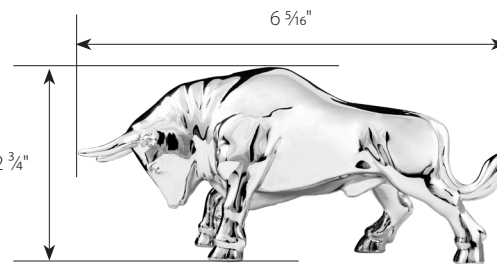

Fighting Bull Hood Ornament

NEW

BOLD DESIGN

Size.....6-5/16" L x 1-13/16" W x 2-3/4" H
Material .....Chrome plated or matte black powder coated finishes
Installation.....3 Mounting holes: 2 front legs and 1 back leg
Mounting gasket & hardware included
Unit & Package.....Sold by each, color display box
Patent.....Pending

HEAVY DUTY
COMMERCIAL GRADE

PATENT PENDING

Part No.	Description
48192	Chrome
48193	Matte Black

48192

48193

STRENGTH IN EVERY DETAIL

Side View

Variations and Related Products