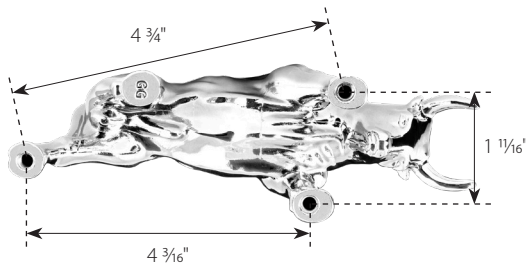

STRENGTH IN EVERY DETAIL

3 Mounting Hole Bolt Pattern