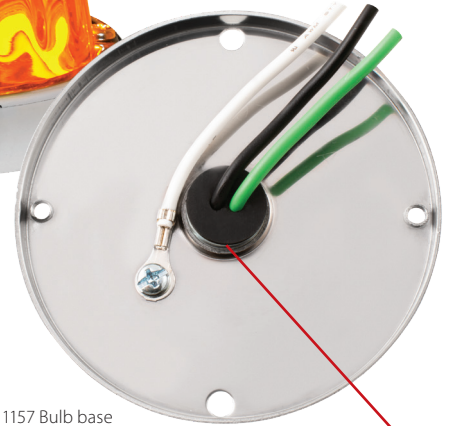

92445

**STAINLESS STEEL
WATER RESISTANT BASE**

NEW

1157 Bulb base
Back view

YouTube

Scan Me

**WATER RESISTANT
HEAVY DUTY WIRE GROMMET**

Sharper & More Detailed Lines