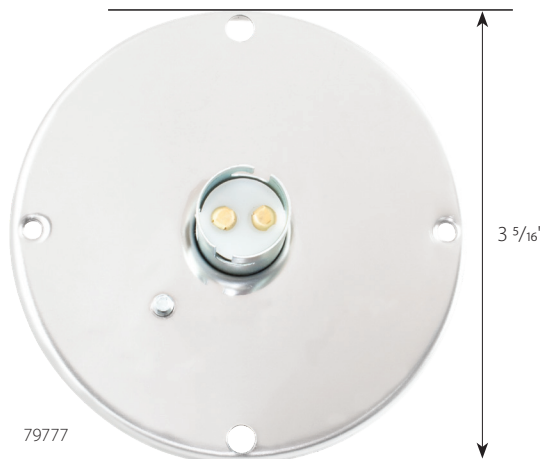

- Bulb Base** 1156 Single or 1157 double - 12V
- Size**..... 3-5/16" Dia x 1" H
- Features**..... Specially designed water resistant heavy duty wire grommet helps keep moisture out
Mirror polished 430 grade stainless steel bulb holder for brighter light output
- Installation**..... Lead wire with dedicated ground wire for a consistent ground connection
- Unit & Package** Sold by each, bulk

**WATER RESISTANT
HEAVY DUTY WIRE GROMMET**

Part No.	Description
79776	1156 Bulb Base
79777	1157 Bulb Base

Side view

Front view

NEW PRODUCTS | AUGUST 2024

**Watermelon PLUS
Glass Lens & Stainless Steel
Customizable Kit**

- Size..... 3/8" Inner dia
- Material..... Chrome polished aluminum
Plastic flat top color jewel
- Fits..... KW models & other 3/8" toggle switch
- Unit & Package..... Sold by pair, carded for display

- Size..... 15/32" Inner dia with side screw
- Material..... Chrome polished aluminum
Plastic flat top color jewel
- Fits..... KW & FL models
- Unit & Package..... Sold by pair, carded for display

2-1/4" L	1" L	Jewel Color
95110	95120	Amber
95111	95121	Blue
95112	95122	Clear
95113	95123	Green
95114	95124	Purple
95115	95125	Red