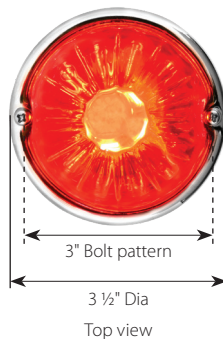

We've also dedicated a ground wire for constant ground connection, preventing loose wiring and ensuring easy installation, giving you the most stylish, highest quality watermelon light on the market. We've decided to leave out the bulb, allowing you to customize and tailor it to your needs.

- **Bulb Base** ..... 1156 Single or 1157 double - 12V
- **Size**..... 3-1/2" Dia x 2-11/16" H with light
- **Features** ..... Specially designed water resistant heavy duty wire grommet helps keep moisture out
  Polished 430 grade stainless steel bezel helps prevent corrosion
  Mirror polished 430 grade stainless steel bulb holder for brighter light output
  Heavy duty rubber mounting gasket and O-ring
- **Installation**..... **Customize your kit with your favorite LED bulb (bulb not included)**
  Lead wire with dedicated ground wire for a consistent ground connection
- **Unit & Package**..... Sold by each, carded for display

Water Resistant

1156 Bulb Base	1157 Bulb Base	Lens Color
92430	92435	Dark Amber
92431	92436	Light Amber
92432	92437	Red
92433	92438	Clear
92434	92439	Smoke

Bulb Not Included