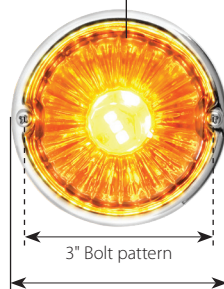

92445

**STAINLESS STEEL
WATER RESISTANT BASE**

NEW

1157 Bulb base
Back view

YouTube

Scan Me

**WATER RESISTANT
HEAVY DUTY WIRE GROMMET**

Sharper & More Detailed Lines