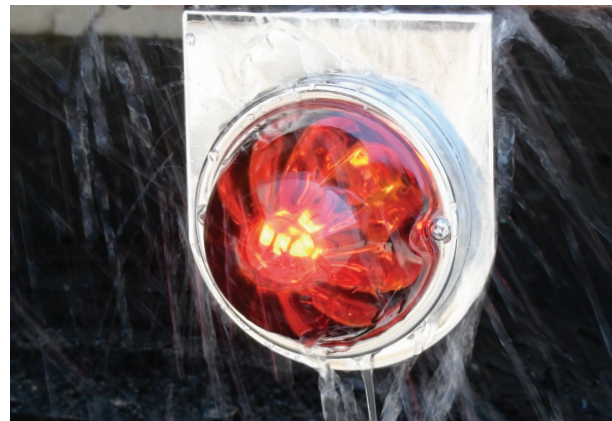

For better moisture protection, the base is equipped with a rubber grommet to prevent moisture from entering the lens, ensuring long-lasting performance.

We've also added a dedicated ground wire for constant ground connection, preventing loose wiring and ensuring easy installation.

Our kit features a heavy duty, high-grade stainless steel bezel and interior bulb holder that is polished to a mirror shine. For better moisture protection, the base is equipped with a rubber grommet to prevent moisture from entering the lens, ensuring long-lasting performance.

Water Resistant

1156 Bulb Base	1157 Bulb Base	Lens Color
92430	92435	Dark Amber
92431	92436	Light Amber
92432	92437	Red
92433	92438	Clear
92434	92439	Smoke

Bulb Not Included

STAINLESS STEEL WATER RESISTANT BASE

1156 Bulb base
Back view

WATER RESISTANT HEAVY DUTY WIRE GROMMET

Variations and Related Products

NEW PRODUCTS | AUGUST 2024

Toggle Switch Extension with Color Jewel

Our popular jewel tip toggle switch extensions have been redesigned with a larger, more elegant jewel to elevate your interior aesthetics. Crafted from high-quality polished aluminum, these extensions are as durable as they are stylish. Includes a set of screws and an allen key for easy, straight-forward installation.