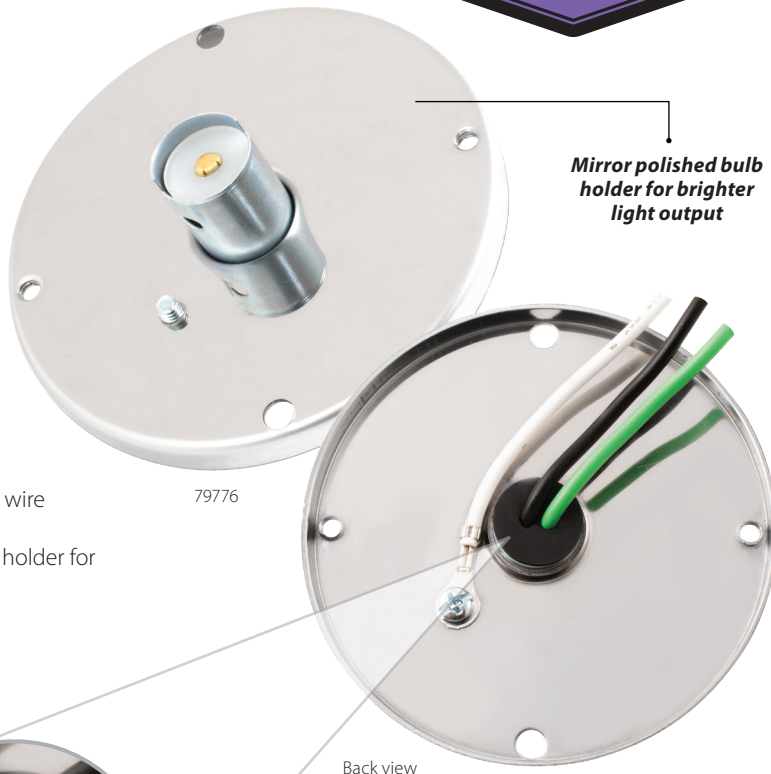

Stainless Steel Bulb Holder for GG Watermelon Glass Lens Kit

NEW

**STAINLESS STEEL
WATER RESISTANT BASE**

At Grand General, we are committed to improving and delivering superior products. We are proud to introduce our upgraded Watermelon light base bulb holder, now available in super high-quality stainless steel, ensuring durability and a mirror polished finish that enhances light output.

For better moisture protection, the base is equipped with a rubber grommet to prevent moisture from entering the lens, ensuring long-lasting performance.

We've also added a dedicated ground wire for constant ground connection, preventing loose wiring and ensuring easy installation.

- Bulb Base** 1156 Single or 1157 double - 12V
- Size**..... 3-5/16" Dia x 1" H
- Features**..... Specially designed water resistant heavy duty wire grommet helps keep moisture out
Mirror polished 430 grade stainless steel bulb holder for brighter light output
- Installation**..... Lead wire with dedicated ground wire for a consistent ground connection
- Unit & Package** Sold by each, bulk

- Size..... 15/32" Inner dia with side screw
- Material..... Chrome polished aluminum
Plastic flat top color jewel
- Fits..... KW & FL models
- Unit & Package..... Sold by pair, carded for display

2-1/4" L	1" L	Jewel Color
95110	95120	Amber
95111	95121	Blue
95112	95122	Clear
95113	95123	Green
95114	95124	Purple
95115	95125	Red