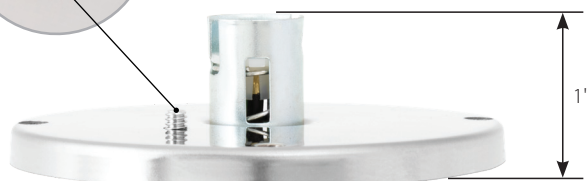

Stainless Steel Bulb Holder for GG Watermelon Glass Lens Kit

NEW

**STAINLESS STEEL
WATER RESISTANT BASE**

At Grand General, we are committed to improving and delivering superior products. We are proud to introduce our upgraded Watermelon light base bulb holder, now available in super high-quality stainless steel, ensuring durability and a mirror polished finish that enhances light output.

For better moisture protection, the base is equipped with a rubber grommet to prevent moisture from entering the lens, ensuring long-lasting performance.

We've also added a dedicated ground wire for constant ground connection, preventing loose wiring and ensuring easy installation.

- **Bulb Base** ..... 1156 Single or 1157 double - 12V
- **Size**..... 3-5/16" Dia x 1" H
- **Features**..... Specially designed water resistant heavy duty wire grommet helps keep moisture out
  Mirror polished 430 grade stainless steel bulb holder for brighter light output
- **Installation**..... Lead wire with dedicated ground wire for a consistent ground connection
- **Unit & Package** ..... Sold by each, bulk

**WATER RESISTANT
HEAVY DUTY WIRE GROMMET**

Part No.	Description
79776	1156 Bulb Base
79777	1157 Bulb Base

Side view