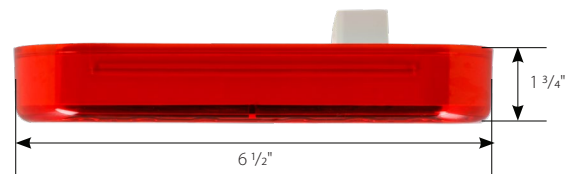

**When the good gets better! Our popular series of pearl lights now feature a brighter and more powerful SMD diodes!**

LED..... 24 High power SMD LEDs - 12V  
Size..... 6-1/2" L x 2-1/4" W x 1-3/4" W  
Material..... Sealed polycarbonate lens, reflector and housing  
Installation..... Uses standard 3-prong pigtail, sold separately  
Unit & Package..... Sold by each, carded for display

77605

77607

Back view

Side view

Part No.	Function	LED/Lens Color
77605	Park/Turn/Clearance	Amber/Amber
77606	Park/Turn/Clearance	Amber/Clear
77607	Stop/Turn/Tail	Red/Red
77608	Stop/Turn/Tail	Red/Clear
77609	Backup	White/Clear