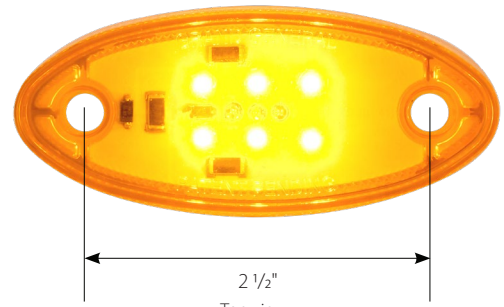

2 1/2"
Top view

2 Mounting Hole Bolt Pattern

Variations and Related Products