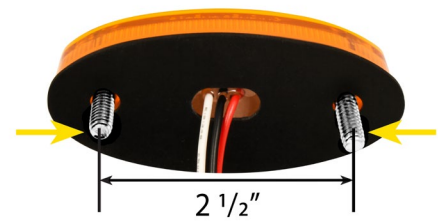

2 1/2" Mounting Hole Bolt Pattern