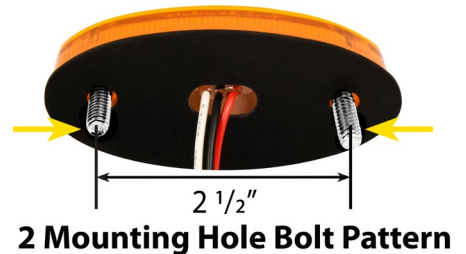

NEW PRODUCTS | MARCH 2024

Classic Swan Hood Ornament with LED Glow Base

NEW

Classic never goes out of style, but it can be updated. Grand General is excited to introduce a new LED base to add a nice glowing touch to the classic swan style hood ornament. The LED base is available in 9 different variations and easily installs in between your hood and ornament to provide a subtle glow and illumination.

- LED..... 6 High power SMD LEDs - 12V
- Size..... Light base: 3-9/16" L x 1-9/16" W x 5/8" H
- Material..... Heavy duty metal composite casting
  Sealed polycarbonate lens
- Installation..... 6" L hardwired, mounting gasket & hardware kit included
- Unit & Package..... Sold by each, color display box
- Patent..... Pending

PATENT PENDING

Part No.	LED/Lens Color
47990	Amber/Amber
47991	Amber/Clear
47992	Red/Red
47993	Red/Clear
47994	Blue/Clear
47995	Green/Clear
47996	White/Clear

TIMELESS STYLE WITH QUALITY WORKMANSHIP

YouTube

Scan Me

Variations and Related Products