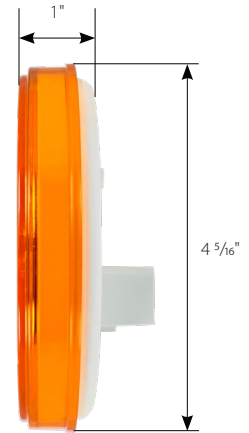

LED..... 6 High power SMD LEDs - 12V  
 Size..... Light base: 3-9/16" L x 1-9/16" W x 5/8" H  
 Material..... Heavy duty metal composite casting  
                   Sealed polycarbonate lens  
 Installation..... 6" L hardware, mounting gasket & hardware kit included  
 Unit & Package..... Sold by each, color display box  
 Patent..... Pending

LED.....24 High power SMD LEDs - 12V  
Size.....4-5/16" Dia X 1" H  
Material..... Sealed polycarbonate lens, reflector and housing  
Installation..... Uses standard 3-prong pigtail, sold separately  
Unit & Package..... Sold by each, carded for display

77602

77600

Part No.	Function	LED/Lens Color
77600	Park/Turn/Clearance	Amber/Amber
77601	Park/Turn/Clearance	Amber/Clear
77602	Stop/Turn/Tail	Red/Red
77603	Stop/Turn/Tail	Red/Clear
77604	Backup	White/Clear

Back view

Side view