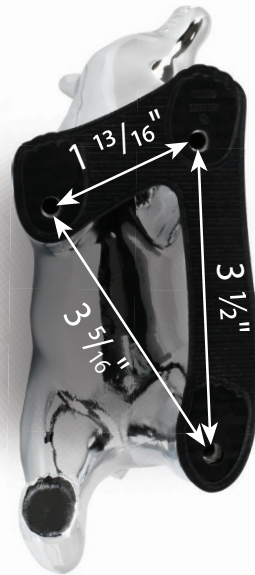

3 Mounting Hole Bolt Pattern

PATENT PENDING

Part No.	Description
48186	Chrome
48187	Matte Black