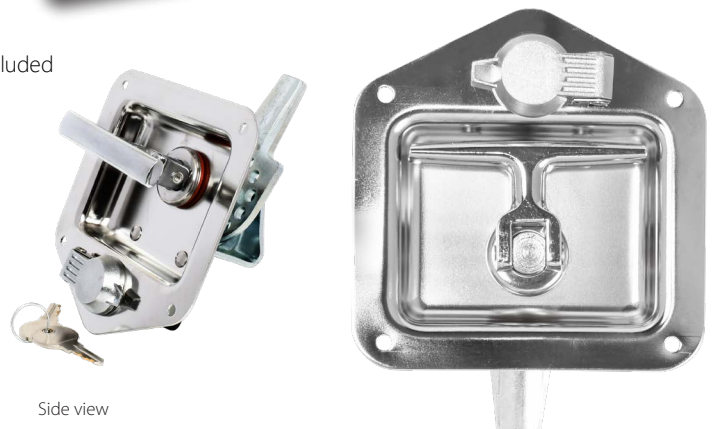

Turn Signal/ Marker & Clearance

Introducing our latest pedestal light, featuring a completely sealed polycarbonate lens paired with high power SMD technology, providing the appearance of a glass lens while delivering LED brightness. This one-piece lens seamlessly fits outside our chrome die-cast housing and comes pre-wired for stop, turn, and tail light functions.

LED..... 1 High power LED per side - 12V
 Size..... 3" Dia x 2" D x 3-3/16" H
 Material..... Sealed polycarbonate lens with chrome die cast housing
 Installation..... 3 wires, hardwired
 Unit & Package..... Sold by each, carded for display

Side A

Side B

Part No.	Side A	Side B
84331	Amber/Amber	Red/Red

Variations and Related Products

Stainless Steel T-Lock

Material..... 430 Grade stainless steel
 Size..... 4-3/4" L x 4-7/8" W x 3" D
 Fits..... Tool box
 Installation..... 4 Mounting holes for easy installation, hardware not included
 2 Keys per lock & mounting gasket included
 Keyed alike/matching locks for all your tool boxes
 Unit & Package..... Sold by each, color display bag

Side view

Part No.	Description
81468	S.S. T-Lock w/ 4 holes