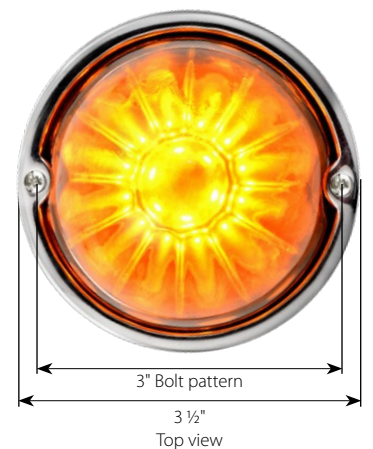

- LED..... 18 High power SMD LEDs - 12V
- Size..... 3-1/2" Dia x 2-11/16" H with light
- Material..... 430 Grade stainless steel bezel, sealed LED base & glass lens
- Installation..... Hardwired with three 0.180 bullet plugs
- Unit & Package..... Sold by each, carded for display
- DOT..... *Interior/Decorative function does not meet DOT specs
- Patent Pending

81860

81863

81850
LED base

**PATENT
PENDING**

Part No.	LED/Lens Color	LED Base Only	LED Color
81860	Amber/Light Amber	81850	Amber
81861	Amber/Dark Amber	81851	Red
81862	Amber/Clear	81852	*White
81863	Red/Red	81853	*Blue
81864	Red/Clear	81854	*Green
81865	*White/Clear		
81866	*Blue/Blue		
81867	*Blue/Clear		
81868	*Green/Green		
81869	*Green/Clear		

YouTube

Variations and Related Products

NEW PRODUCTS | SEPTEMBER 2023

Small Oval LED Light

Turn Signal/ Marker & Clearance

Attention Coronado truck owners!

Revamp your truck with Grand General's latest offering: an enhanced version of the OEM side marker lights. These lights not only retain their original style but also boast a new feature, due to its ability to effortlessly plug into your truck's existing harness and connect to a high function for marker and turn signals while providing a more powerful glow. The unit includes a sealed lens with 4 high powered SMD LEDs while maintaining an OEM appearance and is offered in two different colored lenses, clear and amber, and accompanied by a high quality oval chrome bezel.

77825

77826

- LED..... 4 High power SMD LEDs - 12V
- Size..... 5-5/16" L x 2-3/8" W x 11/16" H
- Material..... Sealed polycarbonate lens with snap-on chrome bezel
- Fits..... OE FL Coronado side light with additional wire for turn signal function
- Installation..... OE factory plug, additional 0.180 bullet plug
- Unit & Package..... Sold by each, carded for display