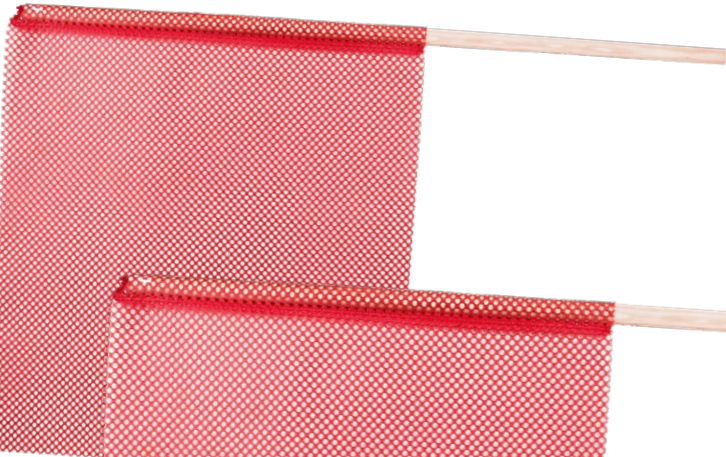

Red Mesh Safety Flag

NEW

SAFETY FIRST

Material..... Heavy jersey knit polyester
Size..... 3/4" Dia x 30" L dowel
Features..... Double needle stitched dowel pocket, heavy duty staples,
Fray and wind resistant
Unit & Package..... Sold by each, color display bag

HEAVY DUTY
COMMERCIAL GRADE

18" x 18"	24" x 24"
99640	99641

99640