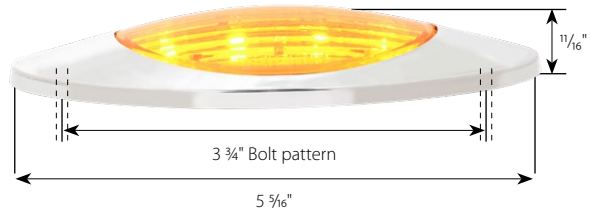

- LED..... 18 High power SMD LEDs - 12V
- Size..... 3-1/2" Dia x 2-11/16" H with light
- Material..... 430 Grade stainless steel bezel, sealed LED base & glass lens
- Installation..... Hardwired with three 0.180 bullet plugs
- Unit & Package..... Sold by each, carded for display
- DOT..... *Interior/Decorative function does not meet DOT specs
- Patent Pending

YouTube

Variations and Related Products

NEW PRODUCTS | SEPTEMBER 2023

Small Oval LED Light

Turn Signal/ Marker & Clearance

Attention Coronado truck owners!

Revamp your truck with Grand General's latest offering: an enhanced version of the OEM side marker lights. These lights not only retain their original style but also boast a new feature, due to its ability to effortlessly plug into your truck's existing harness and connect to a high function for marker and turn signals while providing a more powerful glow. The unit includes a sealed lens with 4 high powered SMD LEDs while maintaining an OEM appearance and is offered in two different colored lenses, clear and amber, and accompanied by a high quality oval chrome bezel.

77825

77826

- LED..... 4 High power SMD LEDs - 12V
- Size..... 5-5/16" L x 2-3/8" W x 11/16" H
- Material..... Sealed polycarbonate lens with snap-on chrome bezel
- Fits..... OE FL Coronado side light with additional wire for turn signal function
- Installation..... OE factory plug, additional 0.180 bullet plug
- Unit & Package..... Sold by each, carded for display

Part No.	LED/Lens Color
77825	Amber/Amber
77826	Amber/Clear

Variations and Related Products

NEW PRODUCTS | SEPTEMBER 2023

Rectangular Camel Back Wide Angle High Power LED Light

Turn Signal/ Marker & Clearance