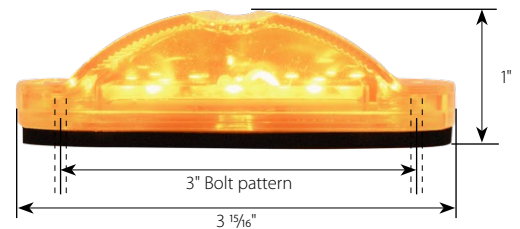

NEW PRODUCTS | SEPTEMBER 2023

Rectangular Camel Back Wide Angle High Power LED Light

Turn Signal/ Marker & Clearance

NEW

HIGH POWER LED

Camel back lenses make for a great marker light that provides better visibility at different viewing angles to enhance your safety. Grand General proudly presents an upgraded version featuring a sealed lens with 10 powerful LEDs. When illuminated, these LEDs converge into three bands of intense brightness, turning heads and illuminating your path.

- LED..... 10 High power SMD LEDs - 12V
- Size..... 3-15/16" L x 2" W x 1" H
- Material..... Sealed polycarbonate lens and housing
- Installation..... Single function: Hardwired with two 0.180 bullet plugs
  Dual function: Hardwired with three 0.180 bullet plugs
- Unit & Package..... Sold by each, carded for display

Single Function	Dual Function	LED/Lens Color
75165	75167	Amber/Amber
75166	75168	Amber/Clear

Variations and Related Products