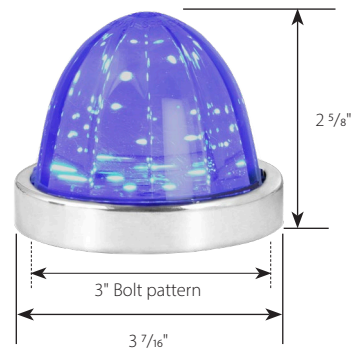

- LED..... 18 High power SMD LEDs - 12V
- Size..... 5-5/8" Dia x 3" H
- Material..... Sealed polycarbonate lens and housing with 430 grade stainless steel bezel
- Installation..... 8" Lead hardwired with three 0.180 bullet plug  
Fits standard 4-3/8" dia hole
- Unit & Package..... Sold by each, carded for display
- DOT..... \*Interior/Decorative function does not meet DOT specs
- Patent ..... Pending

## 5-1/8" Rectangular LED Side Marker Light with Under Glow Effect

**HIGH POWER UNDERGLOW EFFECT**

- LED..... 18 High power SMD LEDs - 12V
- Size..... 3-7/16" Dia x 2-5/8" H
- Material..... Sealed polycarbonate lens with stainless steel bezel
- Installation..... 12" Lead hardwired with three 0.180 bullet plugs
- Unit & Package..... Sold by each, carded for display
- DOT..... \*Interior/Decorative function does not meet DOT specs
- Patent ..... Pending

**DOT PENDING**

**PATENT PENDING**

Light Only	w/S.S. Bezel 92505	LED/Lens Color
81920	81925	Amber/Smoke
81921	81926	Red/Smoke
81922	81927	*Blue/Smoke
81923	81928	*Green/Smoke
81924	81929	*White/Smoke

Variations and Related Products