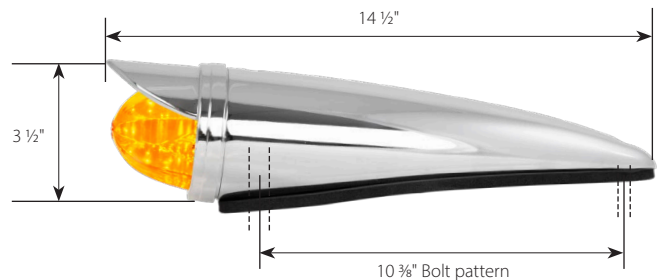

- LED..... 18 High power SMD LEDs - 12V
- Size..... 3-1/2" Dia x 14-1/2" L
- Material..... Chrome die cast steel housing with sealed polycarbonate lens and housing
- Installation..... 8" Lead hardwired with two 0.180 bullet plug  
Black foam mounting gasket included
- Unit & Package..... Sold by each, carded for display

On  
93500

Off  
93505

**DOT  
PENDING**

w/S.S. Bezel	w/Chrome Bezel w/ Visor	LED/Lens Color
93500	93502	Amber/Amber
93501	93503	Amber/Clear
93504	93505	Amber/Smoke