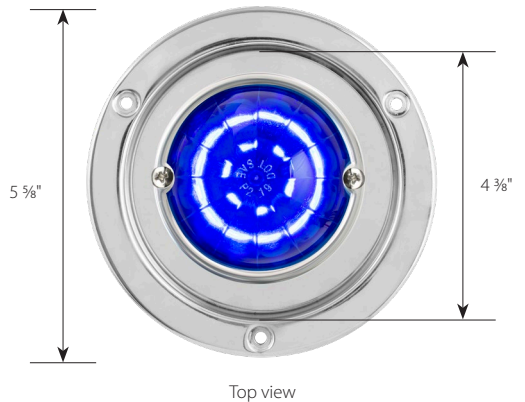

## Classic Watermelon LED Light with Stainless Steel Flange Mount Bezel

**NEW**  
**S.S. FLANGE BEZEL**

Turn Signal/Marker & Clearance

Introducing our 1-piece, high polished, show quality, durable, stainless steel flange mount bezels—no more loose pieces and rattling! Drivers can now ride in style with the convenience of easily installing our line of watermelon lights onto any standard 4-3/8" dia hole, avoiding an otherwise puzzling and tough installation process. Perfect for rear of cab, center panels, or light bars. Order with us today!

- LED..... 18 High power SMD LEDs - 12V
- Size..... 5-5/8" Dia x 3" H
- Material..... Sealed polycarbonate lens and housing with 430 grade stainless steel bezel
- Installation..... 8" Lead hardwired with three 0.180 bullet plug  
Fits standard 4-3/8" dia hole
- Unit & Package..... Sold by each, carded for display
- DOT..... \*Interior/Decorative function does not meet DOT specs
- Patent ..... Pending

**NEW**

**DOT**  
PENDING

**PATENT**  
PENDING

w/S.S. Flange Mount Bezel	S.S. Flange Mount Bezel Only	LED/Lens Color
81910		Amber/Amber
81911		Amber/Clear
81912		Red/Red
81913		Red/Clear
81914		*White/Clear
81915		*Blue/Blue
81916		*Green/Green
81917		*Blue/Clear
81918		*Green/Clear
	87142	

## 5-1/8" Rectangular LED Side Marker Light with Under Glow Effect

**HIGH POWER UNDERGLOW EFFECT**