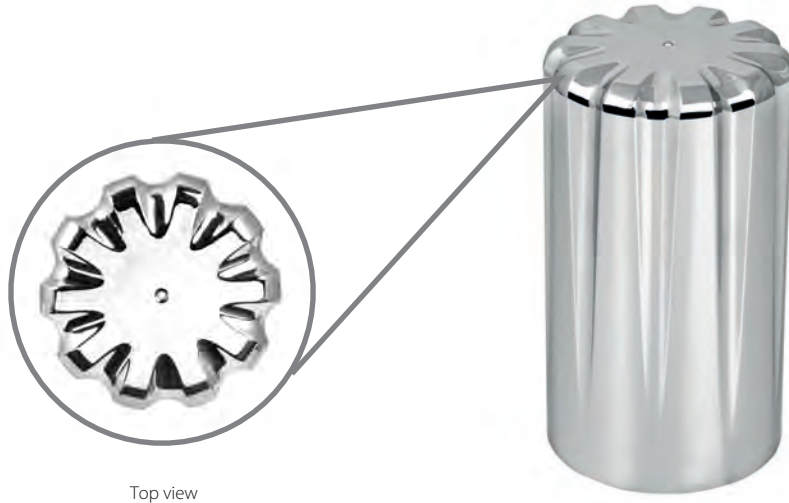

Chrome Plastic 33mm Flat Top Torx Lug Nut Cover

Push-On or Screw-On

Material..... Chrome plastic
 Size..... 33mm x 3-7/8" H
 Fits..... Most trucks with 33mm lug nuts
 Installation..... Push-on or screw-on
 Unit Package..... Sold by each, bulk
 Patent..... Pending

Push-On	Screw-On
10304	10305

Top view

Chrome Plastic 33mm Concave Pinwheel Lug Nut Cover

Push-On or Screw-On

Material..... Chrome plastic
 Size..... 33mm x 4-1/2" H
 Fits..... Most trucks with 33mm lug nuts
 Installation..... Push-on or screw-on
 Unit Package..... Sold by each, bulk
 Patent Pending

Push-On	Screw-On
10307	10308

Top view

NEW PRODUCTS | AUGUST 2022

3" Double Face High Power LED Pedestal Light in Smoke Lens Pearl Series

Turn Signal/ Marker & Clearance

LED..... 14 High power SMD LEDs per side - 12V
 Size..... 3" Dia x 1-1/4" D
 Material..... Sealed polycarbonate lens and chrome die cast housing
 Installation..... 3 wires, hardwired
 Mounting hardware included
 Unit Package..... Sold by each, carded for display

LED..... 24 High power SMD LEDs per side - 12V
 Size..... 4-3/16" Dia x 4-1/4" H x 1-3/4" D
 Material..... Sealed polycarbonate lens and chrome die cast housing
 Installation..... 3 wires, hardwired
 Mounting hardware included
 Unit Package..... Sold by each, carded for display