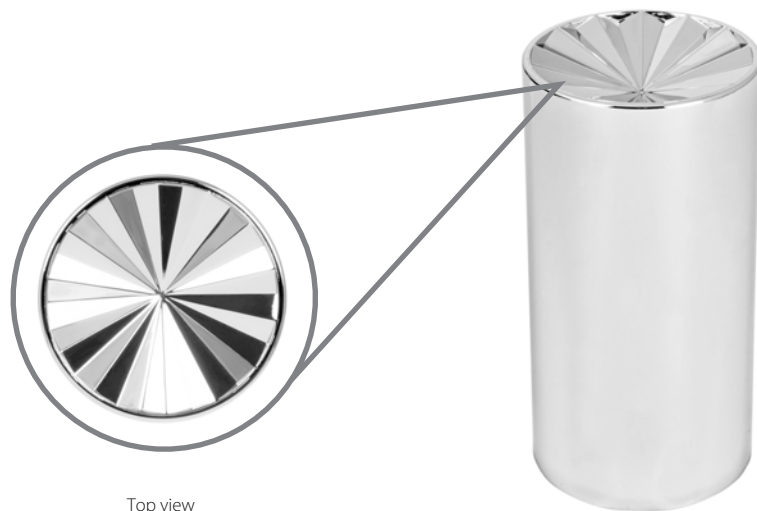

Push-On	Screw-On
10304	10305

Top view

Chrome Plastic 33mm Concave Pinwheel Lug Nut Cover

Push-On or Screw-On

Material..... Chrome plastic
 Size..... 33mm x 4-1/2" H
 Fits..... Most trucks with 33mm lug nuts
 Installation..... Push-on or screw-on
 Unit Package..... Sold by each, bulk
 Patent Pending

Push-On	Screw-On
10307	10308

Top view

NEW PRODUCTS | AUGUST 2022

3" Double Face High Power LED Pedestal Light in Smoke Lens Pearl Series

Turn Signal/ Marker & Clearance

LED..... 14 High power SMD LEDs per side - 12V
 Size..... 3" Dia x 1-1/4" D
 Material..... Sealed polycarbonate lens and chrome die cast housing
 Installation..... 3 wires, hardwired
 Mounting hardware included
 Unit Package..... Sold by each, carded for display

LED..... 24 High power SMD LEDs per side - 12V
 Size..... 4-3/16" Dia x 4-1/4" H x 1-3/4" D
 Material..... Sealed polycarbonate lens and chrome die cast housing
 Installation..... 3 wires, hardwired
 Mounting hardware included
 Unit Package..... Sold by each, carded for display

Square Double Face High Power LED Pedestal Light in Smoke Lens

Pearl Series

Turn Signal/ Marker & Clearance

LED..... 24 High power SMD LEDs per side, 4 side marker - 12V
 Size..... 4-1/2" L x 4-7/8" H x 2-1/2" D
 Features..... Universal 1 stud/2 studs
 Material..... Chrome plastic housing, sealed polycarbonate lens
 Installation..... 3 wires, hardwired
 Mounting hardware included
 Unit Package..... Sold by each, carded for display