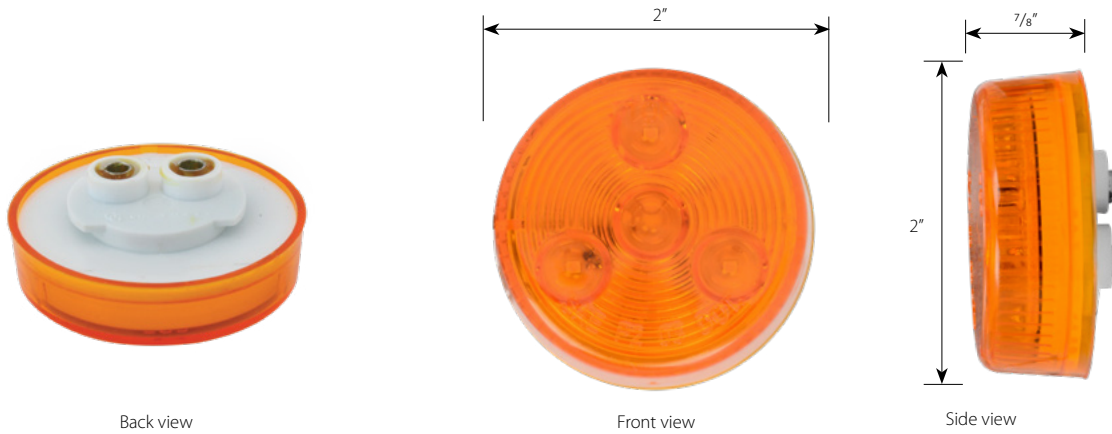

NEW Highway Series Exceeding in VALUE & QUALITY

2" LED Sealed Light **NEW** Highway Series

Marker & Clearance

- **LED** ..... 3 High Power SMD LEDs - 12V
- **Size** ..... 2" dia. x 7/8" (H)
- **Material** ..... Sealed polycarbonate lens and housing
- **Installation** ..... Uses standard 2-prong pigtail
- **Unit & Package** ..... Sold by each, color display bag

Part No.	LED Color/Lens Color
75780	Amber/Amber
75781	Red/Red

Colors Available