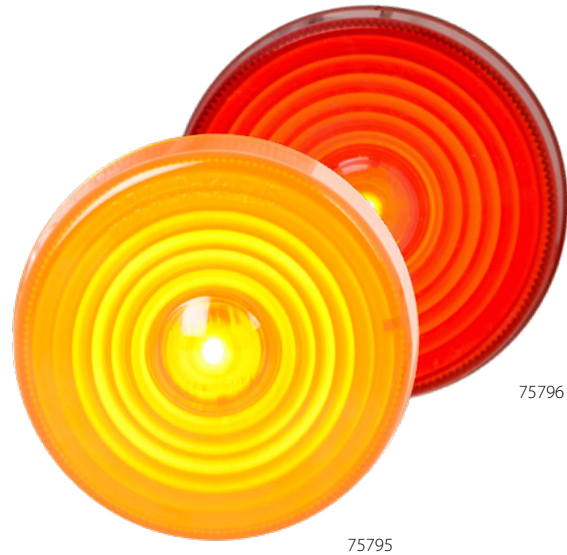

NEW Highway Series Exceeding in VALUE & QUALITY

2 1/2" LED Sealed Light **NEW**
Highway Series

Marker & Clearance

- LED ..... 1 High Power SMD LEDs - 12V
- Size ..... 2 1/2" dia. x 3/4" (H)
- Material ..... Sealed polycarbonate lens and housing
- Installation ..... Uses standard 2-prong pigtail
- Unit & Package ..... Sold by each, color display bag

Part No.	LED Color/Lens Color
75795	Amber/Amber
75796	Red/Red

Back view