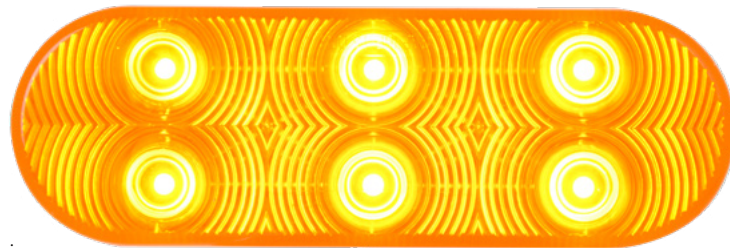

Back view

Front view

Side view

Colors Available

Amber/Amber

Red/Red

White/Clear

NEW Highway Series Exceeding in VALUE & QUALITY

Oval LED Sealed Light **NEW** Highway Series

Stop/Turn/Tail
Park/Turn/Clearance
Back Up

- LED** 6 High Power SMD LEDs - 12V
- Size** 6 1/4" (L) x 2" (W) x 1 1/2" (H)
- Material** Sealed polycarbonate lens and housing
- Installation** Uses standard 3-prong pigtail
- Unit & Package** Sold by each, color display bag