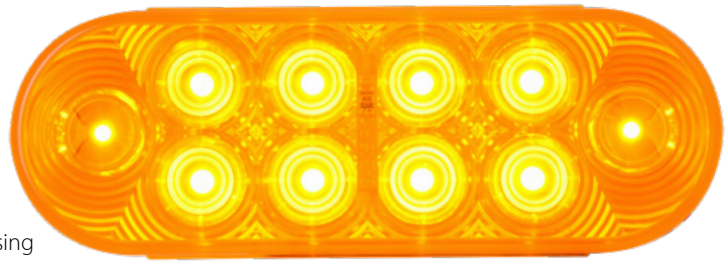

Front view

Back view

Side view

Colors Available

Amber/Amber

Red/Red

White/Clear

NEW Highway Series Exceeding in VALUE & QUALITY

Oval LED Sealed Light **NEW**
Highway Series

Stop/Turn/Tail
 Park/Turn/Clearance
 Back Up

LED 10 High Power SMD LEDs - 12V
Size 6 1/4" (L) x 2" (W) x 1 1/2" (H)
Material Sealed polycarbonate lens and housing
Installation Uses standard 3-prong pigtail
Unit & Package Sold by each, color display bag