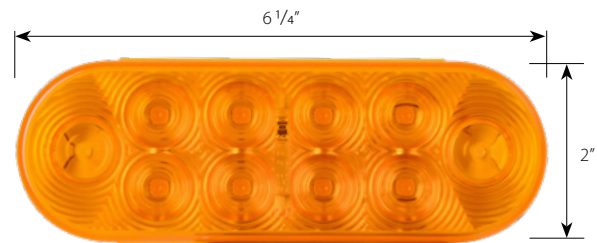

NEW Highway Series Exceeding in VALUE & QUALITY

Oval LED Sealed Light **NEW**
Highway Series

Stop/Turn/Tail
Park/Turn/Clearance
Back Up

LED ..... 10 High Power SMD LEDs - 12V
Size ..... 6 1/4" (L) x 2" (W) x 1 1/2" (H)
Material ..... Sealed polycarbonate lens and housing
Installation ..... Uses standard 3-prong pigtail
Unit & Package ..... Sold by each, color display bag

Part No.	Function	LED Color/Lens Color
75775	Park/Turn/Clearance	Amber/Amber
75776	Stop/Turn/Tail	Red/Red
75777	Back Up	White/Clear

Front view

Colors Available