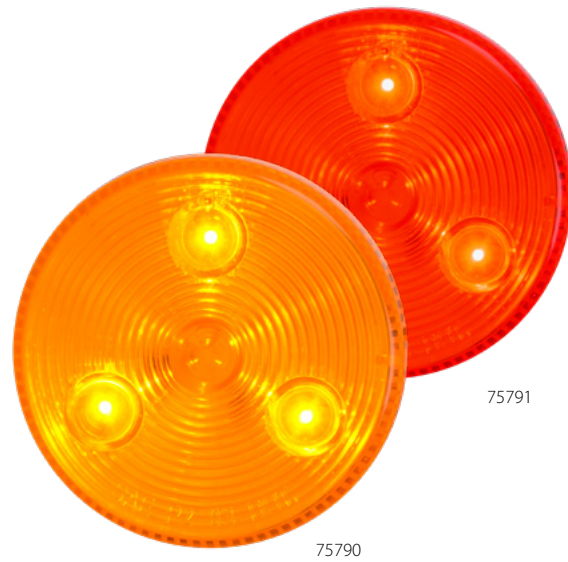

NEW Highway Series Exceeding in VALUE & QUALITY

2 1/2" LED Sealed Light **NEW** Highway Series

Marker & Clearance

- **LED** ..... 3 High Power SMD LEDs - 12V
- **Size** ..... 2 1/2" dia. x 3/4" (H)
- **Material** ..... Sealed polycarbonate lens and housing
- **Installation** ..... Uses standard 2-prong pigtail
- **Unit & Package** ..... Sold by each, color display bag

Part No.	LED Color/Lens Color
75790	Amber/Amber
75791	Red/Red

Back view