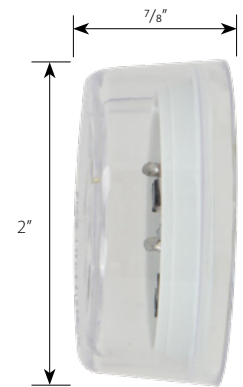

Side view

Colors Available