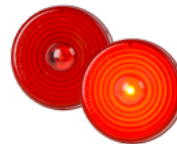

2 1/2" LED Sealed Light **NEW**
Highway Series

Marker & Clearance

- LED 1 High Power SMD LEDs - 12V
- Size 2 1/2" dia. x 3/4" (H)
- Material Sealed polycarbonate lens and housing
- Installation Uses standard 2-prong pigtail
- Unit & Package Sold by each, color display bag

| Part No. | LED Color/Lens Color |
|----------|----------------------|
| 75795 | Amber/Amber |
| 75796 | Red/Red |

Back view

Front view

Side view

Colors Available

Amber/Amber

Red/Red

NEW PRODUCTS

APRIL 2019

NEW Highway Series Exceeding in VALUE & QUALITY

2" LED Sealed Light **NEW** Highway Series

Marker & Clearance

- LED** 3 High Power SMD LEDs - 12V
- Size** 2" dia. x 7/8" (H)
- Material** Sealed polycarbonate lens and housing
- Installation** Uses standard 2-prong pigtail
- Unit & Package** Sold by each, color display bag