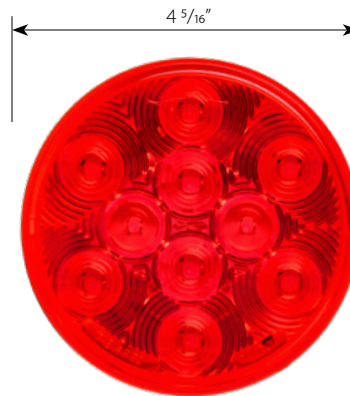

NEW Highway Series Exceeding in VALUE & QUALITY

4" LED Sealed Light **NEW**
Highway Series

Stop/Turn/Tail
Park/Turn/Clearance
Back Up

LED ..... 10 High Power SMD LEDs - 12V
Size ..... 4 5/16" dia. x 1 5/8" (H)
Material ..... Sealed polycarbonate lens and housing
Installation ..... Uses standard 3-prong pigtail
Unit & Package ..... Sold by each, color display bag

Part No.	Function	LED Color/Lens Color
75765	Park/Turn/Clearance	Amber/Amber
75766	Stop/Turn/Tail	Red/Red
75767	Back Up	White/Clear

Front view

Colors Available