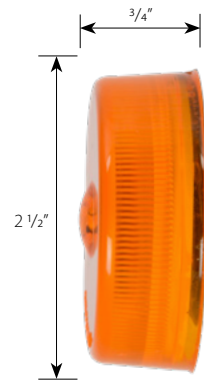

Side view

Colors Available

NEW PRODUCTS

APRIL 2019