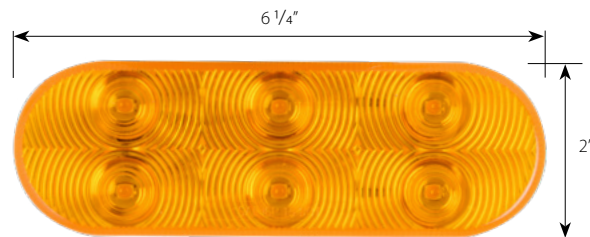

NEW Highway Series Exceeding in VALUE & QUALITY

Oval LED Sealed Light **NEW** Highway Series

Stop/Turn/Tail
Park/Turn/Clearance
Back Up

- **LED** ..... 6 High Power SMD LEDs - 12V
- **Size** ..... 6 1/4" (L) x 2" (W) x 1 1/2" (H)
- **Material** ..... Sealed polycarbonate lens and housing
- **Installation** ..... Uses standard 3-prong pigtail
- **Unit & Package** ..... Sold by each, color display bag

Part No.	Function	LED Color/Lens Color
75770	Park/Turn/Clearance	Amber/Amber
75771	Stop/Turn/Tail	Red/Red
75772	Back Up	White/Clear

Front view

Colors Available