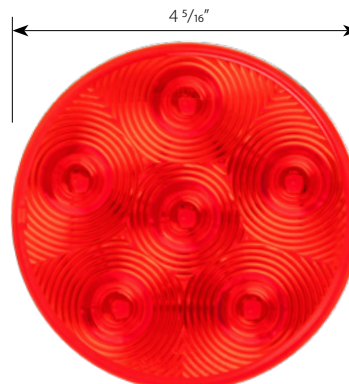

NEW Highway Series Exceeding in VALUE & QUALITY

4" LED Sealed Light **NEW** Highway Series

Stop/Turn/Tail
Park/Turn/Clearance
Back Up

- **LED** ..... 6 High Power SMD LEDs - 12V
- **Size** ..... 4 5/16" dia. x 1 5/8" (H)
- **Material** ..... Sealed polycarbonate lens and housing
- **Installation** ..... Uses standard 3-prong pigtail
- **Unit & Package** ..... Sold by each, color display bag

Part No.	Function	LED Color/Lens Color
75760	Park/Turn/Clearance	Amber/Amber
75761	Stop/Turn/Tail	Red/Red
75762	Back Up	White/Clear

Front view

Colors Available