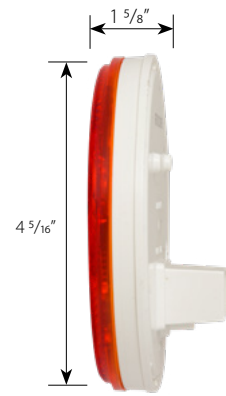

Side view

Colors Available