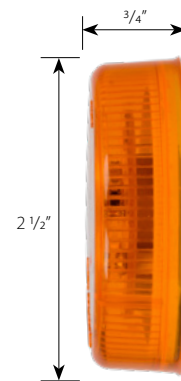

Side view

Colors Available