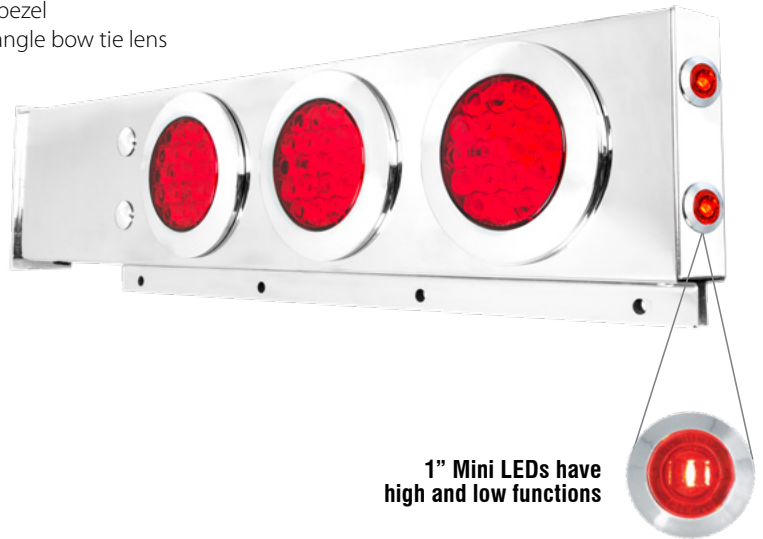

S.S. Spring-Loaded Two Piece Rear Light Bar w/4" LED lights

NEW

- Material** Stainless Steel (430 Grade)
- Features** 4" Fleet LED lights with twist-on lock bezel
1" mini dual function LED light wide angle bow tie lens
- Installation** 2 1/2" Bolt Pattern
Mounting hardware included
- Unit & Package** Sold by pair

1" Mini LEDs have high and low functions

| Part No. | Description |
|----------|----------------|
| 91060 | Red/Red LED |
| 91061 | Red/Clear LED |
| 91069 | Light bar only |

NEW PRODUCTS

APRIL 2019